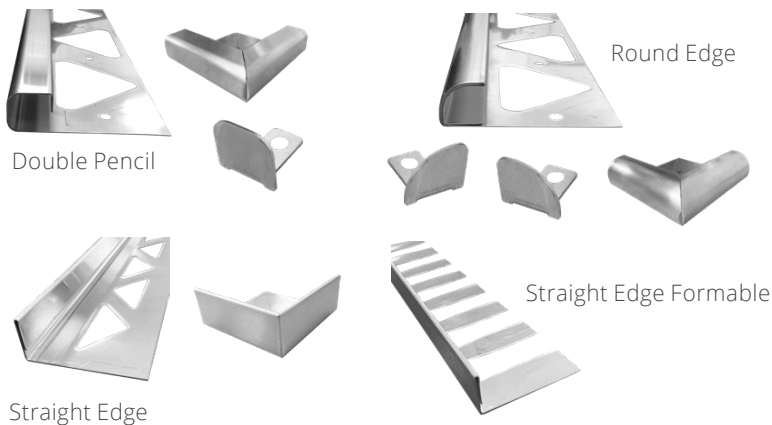

QUICK & EASY FINISHING FOR EXTERNAL TILES WITH PORCELQUICK

Don't forget we are stocking the full range of PorcelQuick 316L marine grade stainless steel trims for external tiles. These trims are a quick and affordable way to finish the edges of porcelain paving on steps, edges and swimming pool surrounds compared to profiling services.